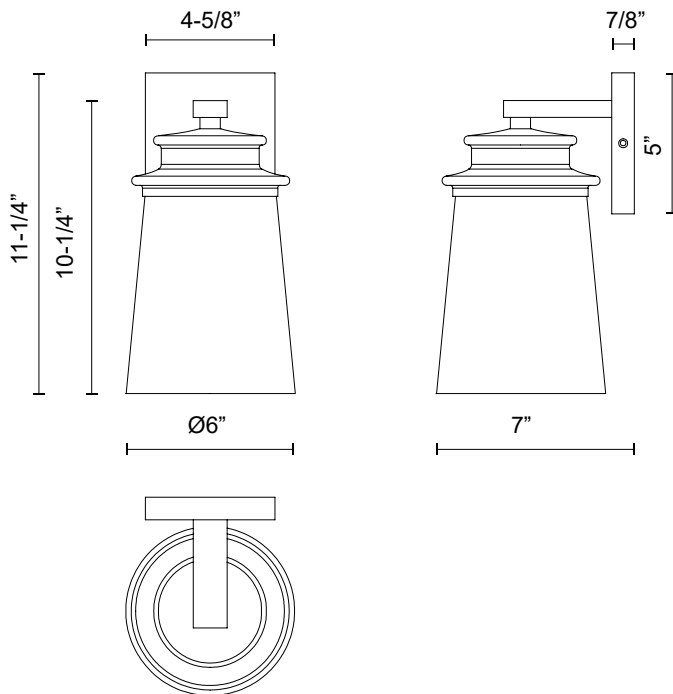

alora mood

P. 1.855.855.8926

CANADA: 19054 28TH Avenue Surrey - BC V3Z 6M3

USA: 3035 E. Lone Mountain Rd - Las Vegas, NV, 89081

QUINCY WV533006

FIXTURE DIMENSIONS	W6" x H11-1/4" x E7"
HEIGHT FROM CENTER	8-7/8"
EXTENSION	7"
LAMP TYPE	E26
MAX WATTAGE	60W
BULB QTY	1
BULBS INCLUDED	No
VOLTAGE	120V
GLASS DETAILS	Clear Glass
MATERIAL	Glass; Steel;
INSTALL OPTIONS	Up/Down; Wall;
LOCATION	Damp
CANOPY DIMENSIONS	W4-5/8" x H5" x E7/8"
PAINT FINISH	MB01

[D - Diameter, L - Length, W - Width, H - Height, E - Extension]

AVAILABLE FINISHES:

WV533006MBCL
Clear Glass/Matte
Black

*For complete warranty terms, please visit: www.aloralighting.com/warranty

WWW.ALORAMOOD.COM